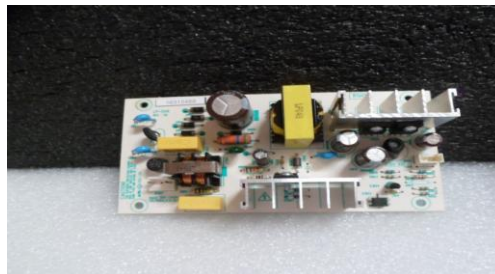

Please contact your local sales person

017X0416-001

\$106.77

TOUCH PANEL, OPTERA TOUCH SENSOR 19" FLAT, W/BACKCOAT #C19936, W/INSULATED TAIL, REPLACES 57-190FA-042-1T, USE 013X1668-001 NOVDRAM HARN

69010190610000

\$215.00

WMS, VIDEO CARD FOR BBII, ATI, MXMIM24C128MB, 6901-019061-00-00

Please contact your local sales person

4601R

\$11.85

SURGE PROTECTOR, RIGHT ANGLE, 6 HORIZONTAL SOCKETS W/COVERS, WIDE SEPARATION FOR ADAPTERS, LIGHTED ON/OFF SWITCH W/RESET, 6 FT. CORD, 12/CASE, (REPLACES 4621R)

MS10510303002

\$58.25

POWER SUPPLY, NEW VERSION OF KT-PS60PF, LP048, IGT, 15"/17"/19"

Please contact your local sales peron